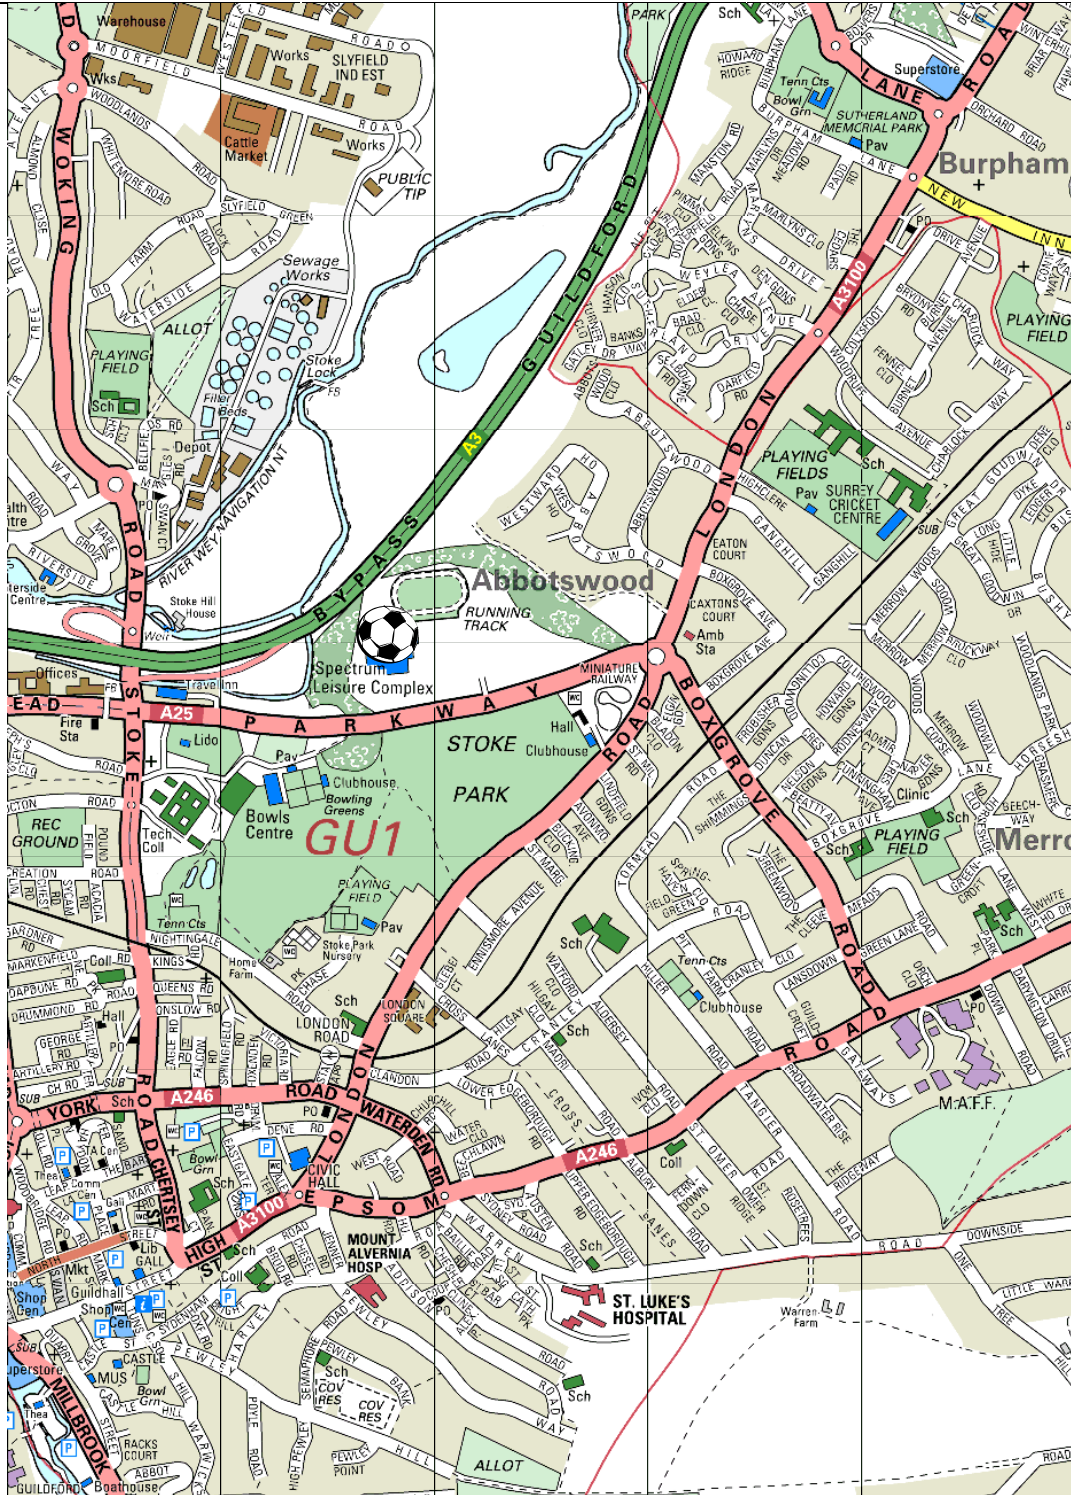

# Guildford City F.C.

Spectrum Sports Centre

Parkway

Guildford

Surrey

GU1 1UP

- Turn right out of Banstead Athletic F.C. Car Park
- After 30 yards turn right on to Merland Rise
- After 500 yards turn left on to B2221 Tattenham Crescent
- After 600 yards turn right onto B290 Tattenham Corner Road
- After 300 yards cross the roundabout (1<sup>st</sup> exit) staying on B290 Tattenham Corner Road
- After 650 yards go left at the roundabout (1<sup>st</sup> exit) on to B290 Ashley Road
- After 425 yards stay right and continue straight on through the traffic lights on the B290 Ashley Road
- After 500 yards cross the roundabout (1<sup>st</sup> exit) staying on B290 Ashley Road
- After 600 yards go left at the roundabout (1<sup>st</sup> exit)
- After 400 yards at the end of the road turn right
- After 250 yards turn left on to A24 Dorking Road
- After 4.2 miles turn right at the roundabout (3<sup>rd</sup> exit) on to A243 Leatherhead By-Pass Road
- After 725 yards turn right at the roundabout (3<sup>rd</sup> exit) on to M25 [Junction 9]
- After 6.1 miles take the exit [M25 Junction 10/A3]
- After 425 yards go left at the roundabout (1<sup>st</sup> exit) onto A3
- After 7.4 miles take the exit to the A25 Parkway
- After 250 yards turn left onto A25 Parkway
- After 1000 yards turn left into Guildford Spectrum Centre Complex

**Driving Distance:** 21.2 miles

**Driving Time:** 37 minutes

**Nearest Railway Station:** London Road (Guildford) – 0.6 miles (0.9 km)