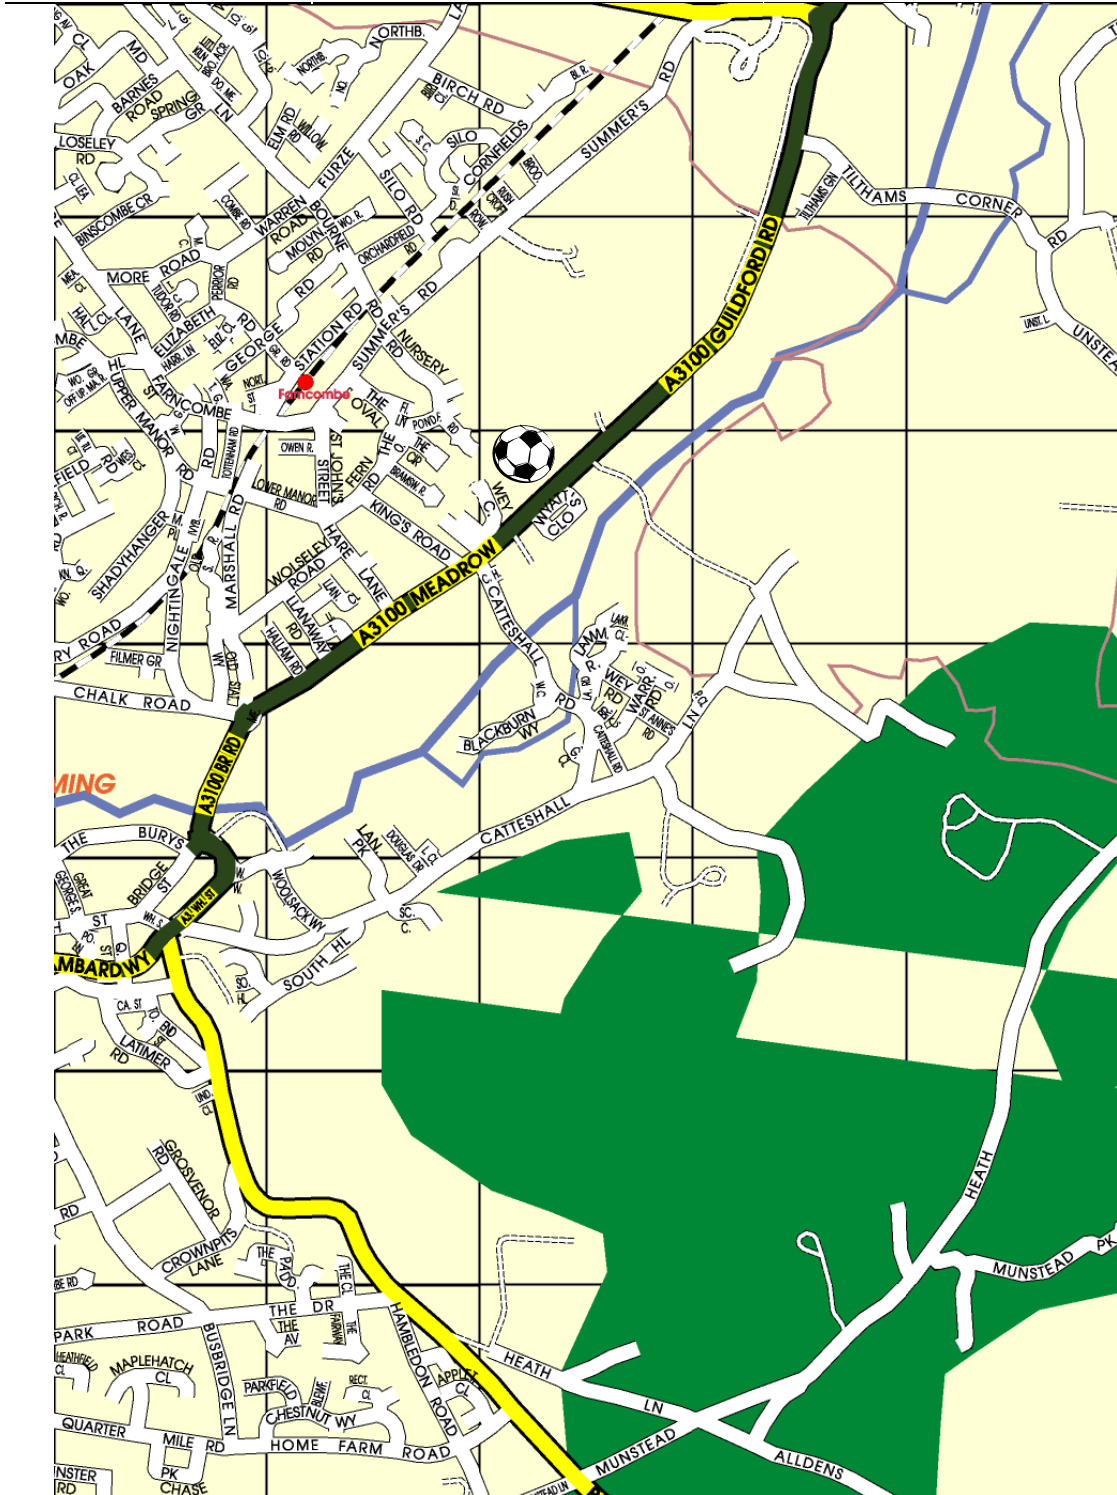

# Godalming Town F.C

Weycourt  
Meadrow  
Godalming  
Surrey

Tel: 01483 417520

- Turn right out of Banstead Athletic F.C. Car Park
- After 30 yards turn right on to Merland Rise
- After 500 yards turn left on to B2221 Tattenham Crescent
- After 600 yards turn right onto B290 Tattenham Corner Road
- After 300 yards cross the roundabout (1<sup>st</sup> exit) staying on B290 Tattenham Corner Road
- After 650 yards go left at the roundabout (1<sup>st</sup> exit) on to B290 Ashley Road
- After 425 yards stay right and continue straight on through the traffic lights on the B290 Ashley Road
- After 500 yards cross the roundabout (1<sup>st</sup> exit) staying on B290 Ashley Road
- After 600 yards go left at the roundabout (1<sup>st</sup> exit)
- After 400 yards at the end of the road turn right
- After 250 yards turn left on to A24 Dorking Road
- After 4.2 miles turn right at the roundabout (3<sup>rd</sup> exit) on to A243 Leatherhead By-Pass Road
- After 725 yards turn right at the roundabout (3<sup>rd</sup> exit) on to M25 [Junction 9]
- After 6.1 miles take the exit [M25 Junction 10]
- After 425 yards go left at the roundabout (1<sup>st</sup> exit) onto A3
- After 7.4 miles take the exit onto A320 Woking Road
- After 170 yards keep left onto A320 Woking Road
- After 325 yards cross the roundabout (2<sup>nd</sup> exit) stay on A320 Stoke Road
- After 750 yards turn right onto A246 York Road
- After 325 yards cross the roundabout (1<sup>st</sup> exit) onto A322 Woodbridge Road
- After 425 yards bear right, stay on the A322 Onslow Street
- After 90 yards keep left onto A3100 Park Street
- After 1.9 miles cross the roundabout (2<sup>nd</sup> exit), stay on A3100 Old Portsmouth Road
- After 650 yards cross the roundabout (1<sup>st</sup> exit), stay on A3100 Old Portsmouth Road
- After 1700 yards turn right onto Weycourt
- After 200 yards turn left into Football Club car park

Driving Distance: 24.8 miles

Driving Time: 46 minutes