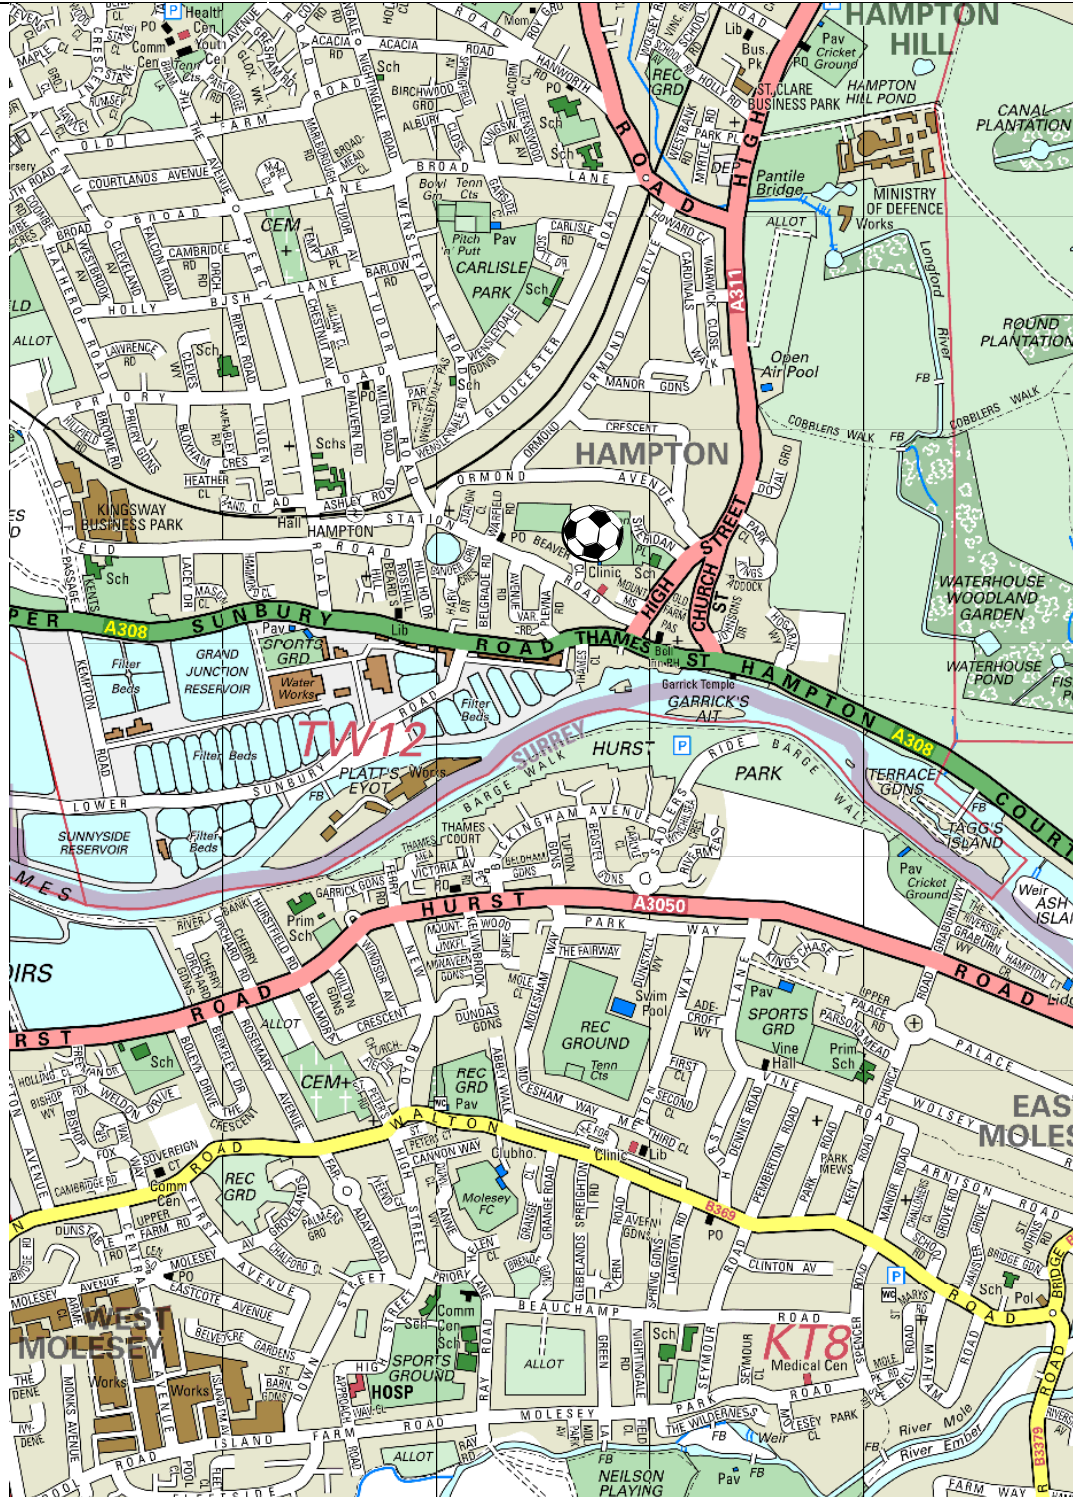

Feltham F.C
The Beveree Stadium
Beaver Close
Station Road
Hampton, Middlesex
TW12 2BX

Tel: 020 8979 2456

- Turn right out of Banstead Athletic F.C. Car Park
- After 30 yards turn right on to Merland Rise
- After 500 yards turn left on to Great Tattenhams
- After 1000 yards turn right on to B290 Tattenham Corner Road
- After 300 yards go right at the roundabout (2nd exit) on to Old London Road
- After 700 yards cross the roundabout (3rd exit) on to B291 Fir Tree Road
- After 1300 yards turn left on to A240 Reigate Road
- After 220 yards cross the roundabout (2nd exit) staying on A240 Reigate Road
- After 1.3 miles go right at the roundabout (3rd exit) on to A240 Ewell By-Pass
- After 1800 yards cross the roundabout (2nd exit) on to A240 Kingston Road
- After 1.9 miles go left at the roundabout (1st exit) onto A3
- After 1.4 miles take the exit on to A309 Kingston By-Pass
- After 1700 yards cross the roundabout (2nd exit) staying on the A309 Kingston By-Pass
- After 1700 yards turn right at the Scilly Isles roundabout (2nd exit) on to A309 Hampton Court Way
- After 40 yards keep left staying on the A309 Hampton Court Way
- After 1400 yards cross the roundabout (2nd exit) stay on A309 Hampton Court Way
- After 1700 yards cross the roundabout (1st exit) onto A308 Hampton Court Road
- After 1.1 miles turn right onto A3008 High Street
- After 45 yards turn left onto Station Road
- After 200 yards turn right into Beaver Close

Driving Distance: 12.6 miles

Driving Time: 37 minutes

Nearest Railway Station: Hampton – 0.5 miles (0.8 km)