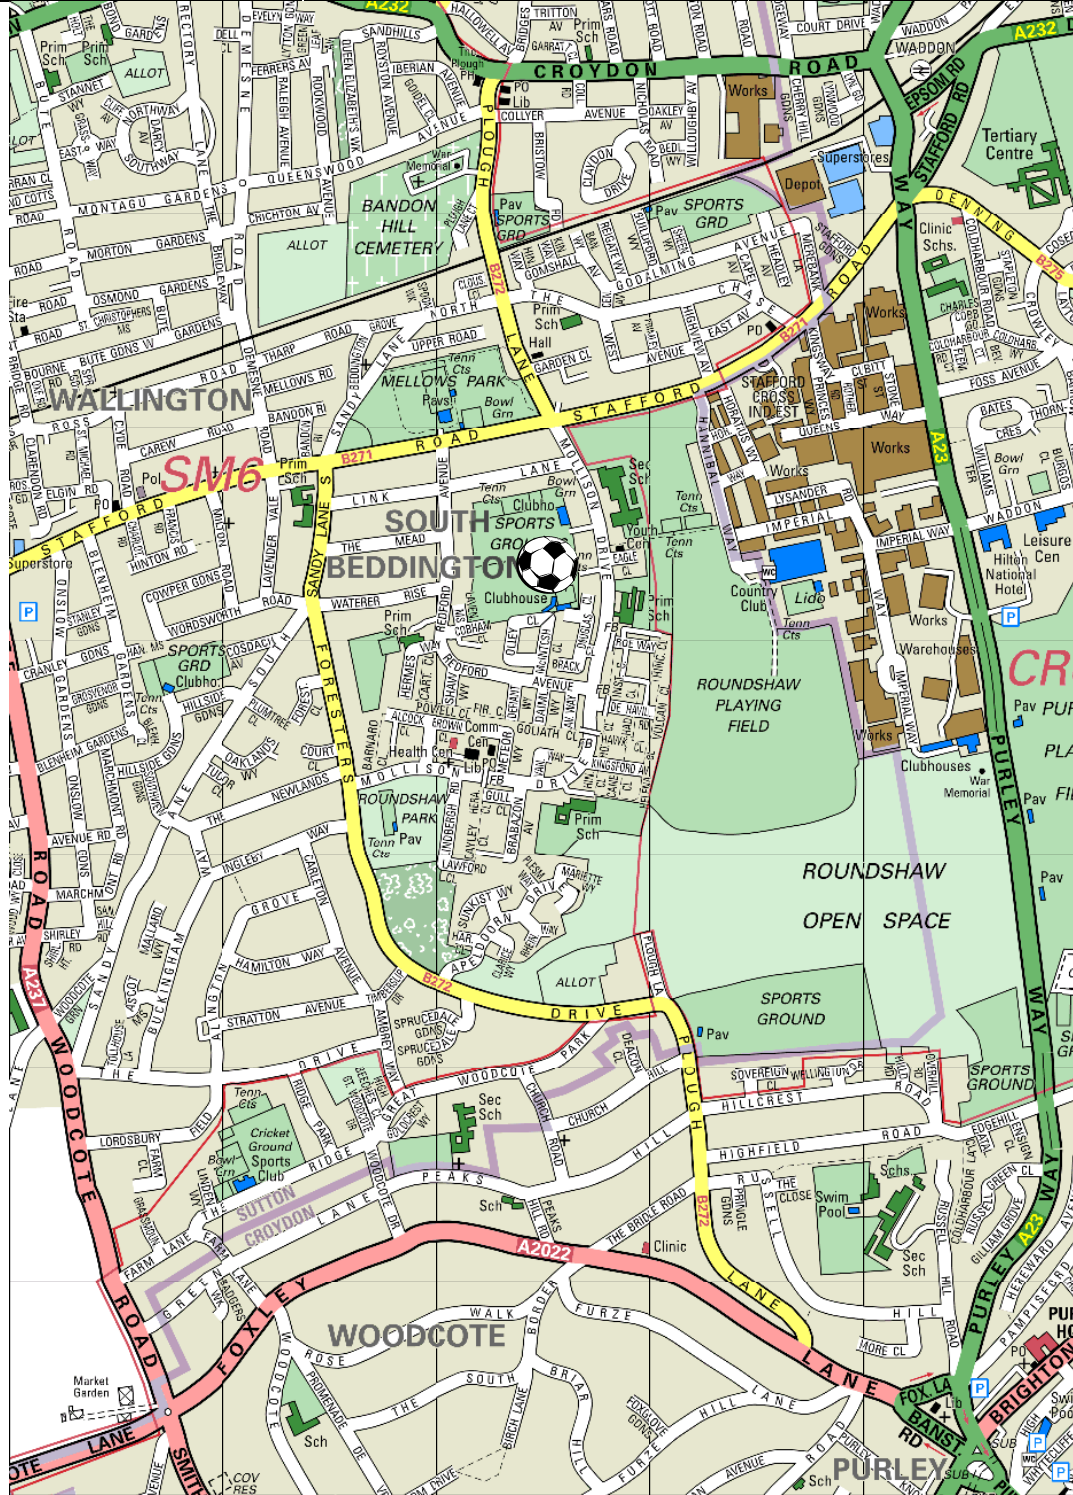

Crescent Rovers F.C.

Wallington Sports Club

Mollison Drive

Wallington

Surrey

SM6 9BY

Tel: 020 8647 2558

- Turn right out of Banstead Athletic F.C. Car Park
- After 30 yards turn right on to Merland Rise
- After 500 yards turn left on to B2221 Tattenham Crescent
- After 600 yards turn right onto B290 Tattenham Corner Road
- After 300 yards go right at the roundabout (2nd exit) onto Old London Road
- After 700 yards, cross the roundabout (3rd exit) onto B291 Fir Tree Road
- After 1300 yards go straight over the traffic lights
- After 1.7 miles cross the roundabout (2nd exit) onto A2022 Croydon Lane
- After 1.7 miles bear left on to Woodmansterne Lane
- After 1600 yards go straight over onto Tangmere Avenue
- After 200 yards turn left onto Sandy Lane South
- After 400 yards turn right onto The Newlands
- After 60 yards bear left, stay on The Newlands
- After 425 yards turn right onto B272 Foresters Drive
- After 35 yards turn left onto Mollison Drive
- After 1100 yards turn right into Wallington Sports Club

Driving Distance: 8.9 miles
Driving Time: 25 minutes
Nearest Railway Station: Waddon – 0.9 miles (1.4 km)