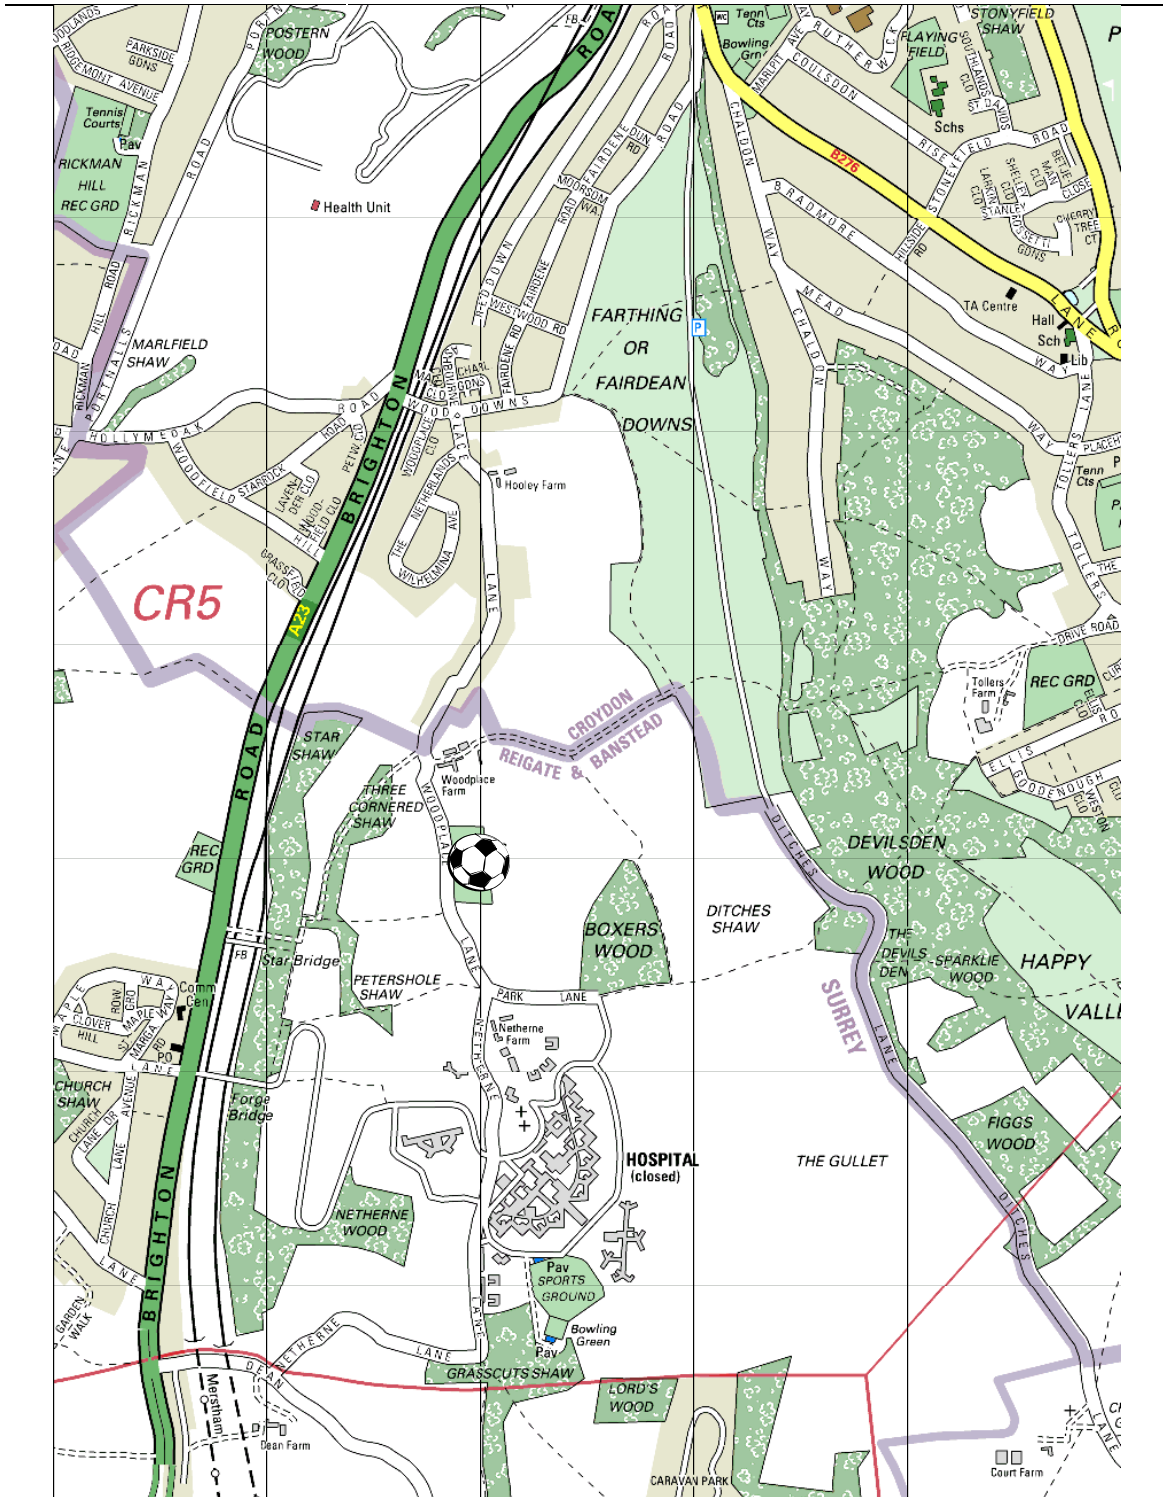

Coulsdon Town F.C.

Woodplace Lane
Coulsdon
Surrey
CR5 1NE

Tel: 01737 557509

- Turn right out of Banstead Athletic F.C. Car Park
- After 30 yards turn right on to Merland Rise
- After 500 yards turn left on to B2221 Tattenham Crescent
- After 600 yards turn right onto B290 Tattenham Corner Road
- After 300 yards go right at the roundabout (2nd exit) onto Old London Road
- After 700 yards, cross the roundabout (3rd exit) onto B291 Fir Tree Road
- After 1300 yards go straight over the traffic lights
- After 1.7 miles cross the roundabout (2nd exit) onto A2022 Croydon Lane
- After 2.4 miles turn right onto A237 Smitham Bottom Lane
- After 1.6 miles turn right onto A23 Brighton Road
- After 1600 yards turn left onto Woodplace Lane
- After 100 yards bear right onto Woodplace Lane
- After 900 yards turn left into football club car park

Driving Distance: 9.9 miles
Driving Time: 24 minutes
Nearest Railway Station: Coulsdon South – 1.0 miles (1.6 km)