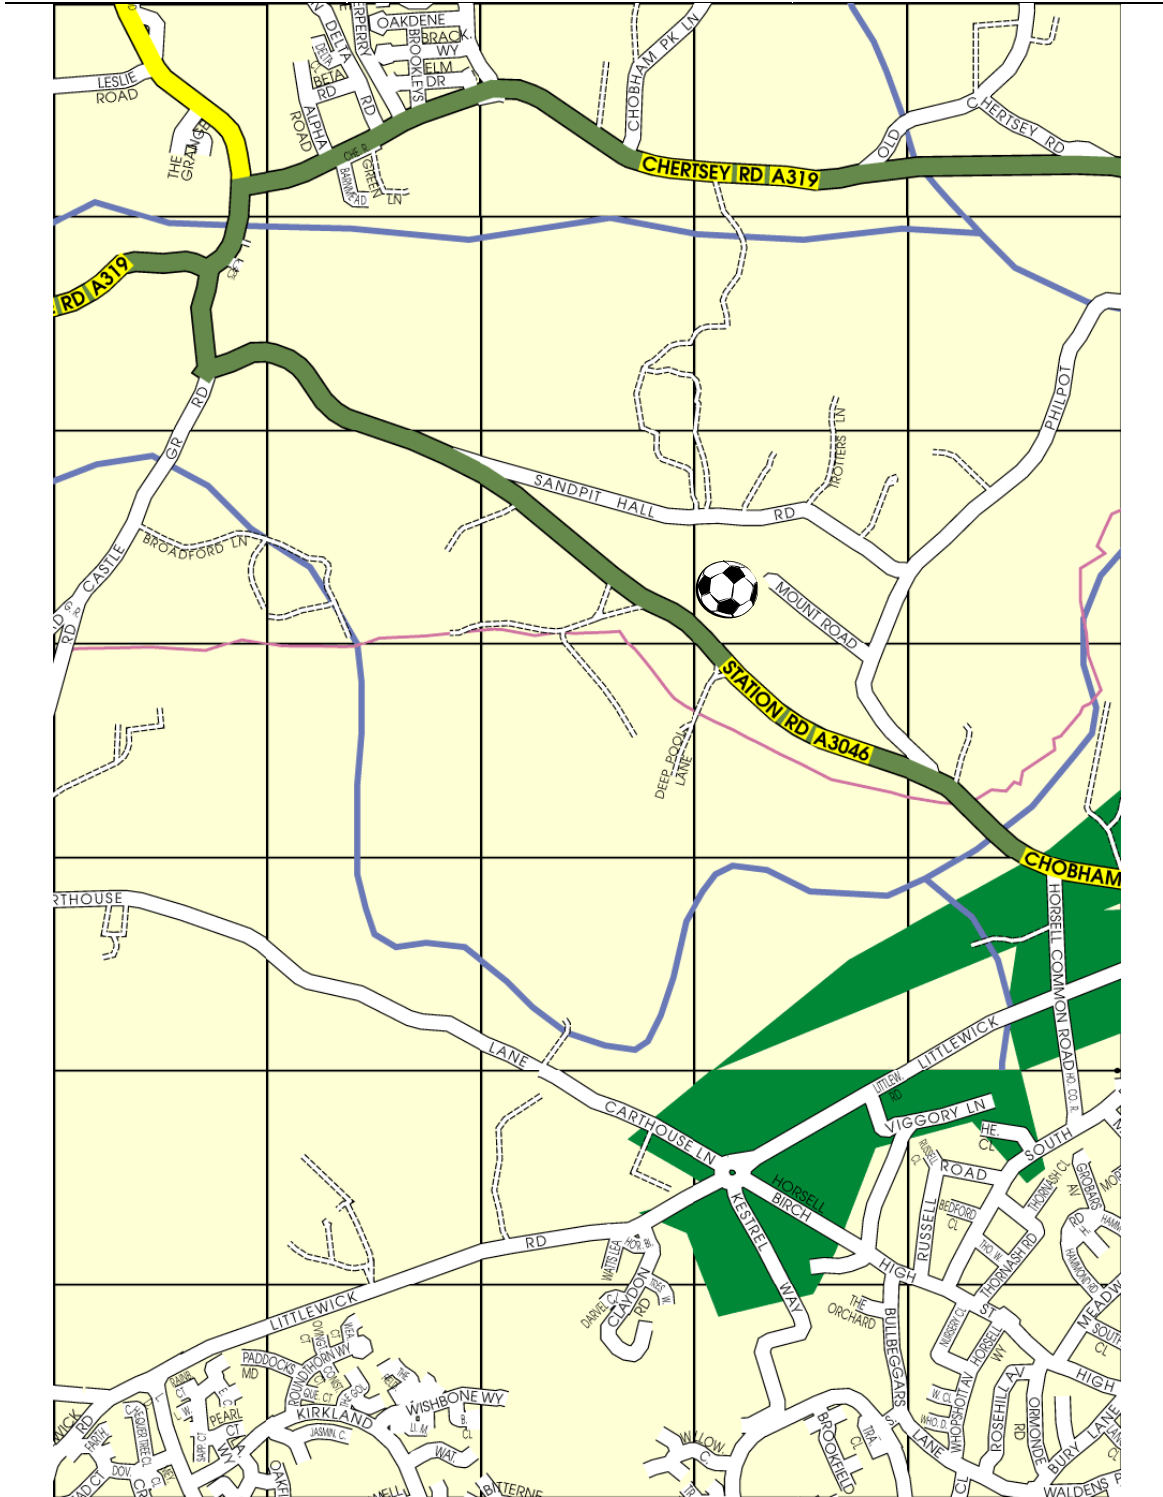

# Chobham F.C.

Chobham Recreation Gd

Station Road

Chobham

Surrey

GU24 8AZ

Tel: 01276 857876

- Turn right out of Banstead Athletic F.C. Car Park
- After 30 yards turn right on to Merland Rise
- After 500 yards turn left on to B2221 Tattenham Crescent
- After 600 yards turn right onto B290 Tattenham Corner Road
- After 300 yards cross the roundabout (1<sup>st</sup> exit) staying on B290 Tattenham Corner Road
- After 650 yards go left at the roundabout (1<sup>st</sup> exit) on to B290 Ashley Road
- After 425 yards stay right and continue straight on through the traffic lights on the B290 Ashley Road
- After 500 yards cross the roundabout (1<sup>st</sup> exit) staying on B290 Ashley Road
- After 600 yards go left at the roundabout (1<sup>st</sup> exit)
- After 400 yards at the end of the road turn right
- After 250 yards turn left on to A24 Dorking Road
- After 4.2 miles turn right at the roundabout (3<sup>rd</sup> exit) on to A243 Leatherhead By-Pass Road
- After 725 yards turn right at the roundabout (3<sup>rd</sup> exit) on to M25 [Junction 9]
- After 10.9 miles take the exit [M25 Junction 11/A317/A320]
- After 325 yards keep left onto A320 St Peter's Way
- After 1300 yards cross the roundabout (1<sup>st</sup> exit) onto A320 Guildford Road
- After 950 yards cross the roundabout (3<sup>rd</sup> exit) onto A319 Chobham Road
- After 2.0 miles turn left onto Philpott Lane
- After 1.1 miles turn right onto A3046 Station Road
- After 600 yards turn right into Chobham Recreation Ground

**Driving Distance:** 23.9 miles  
**Driving Time:** 42 minutes  
**Nearest Railway Station:** Woking – 1.9 miles (3.1 km)