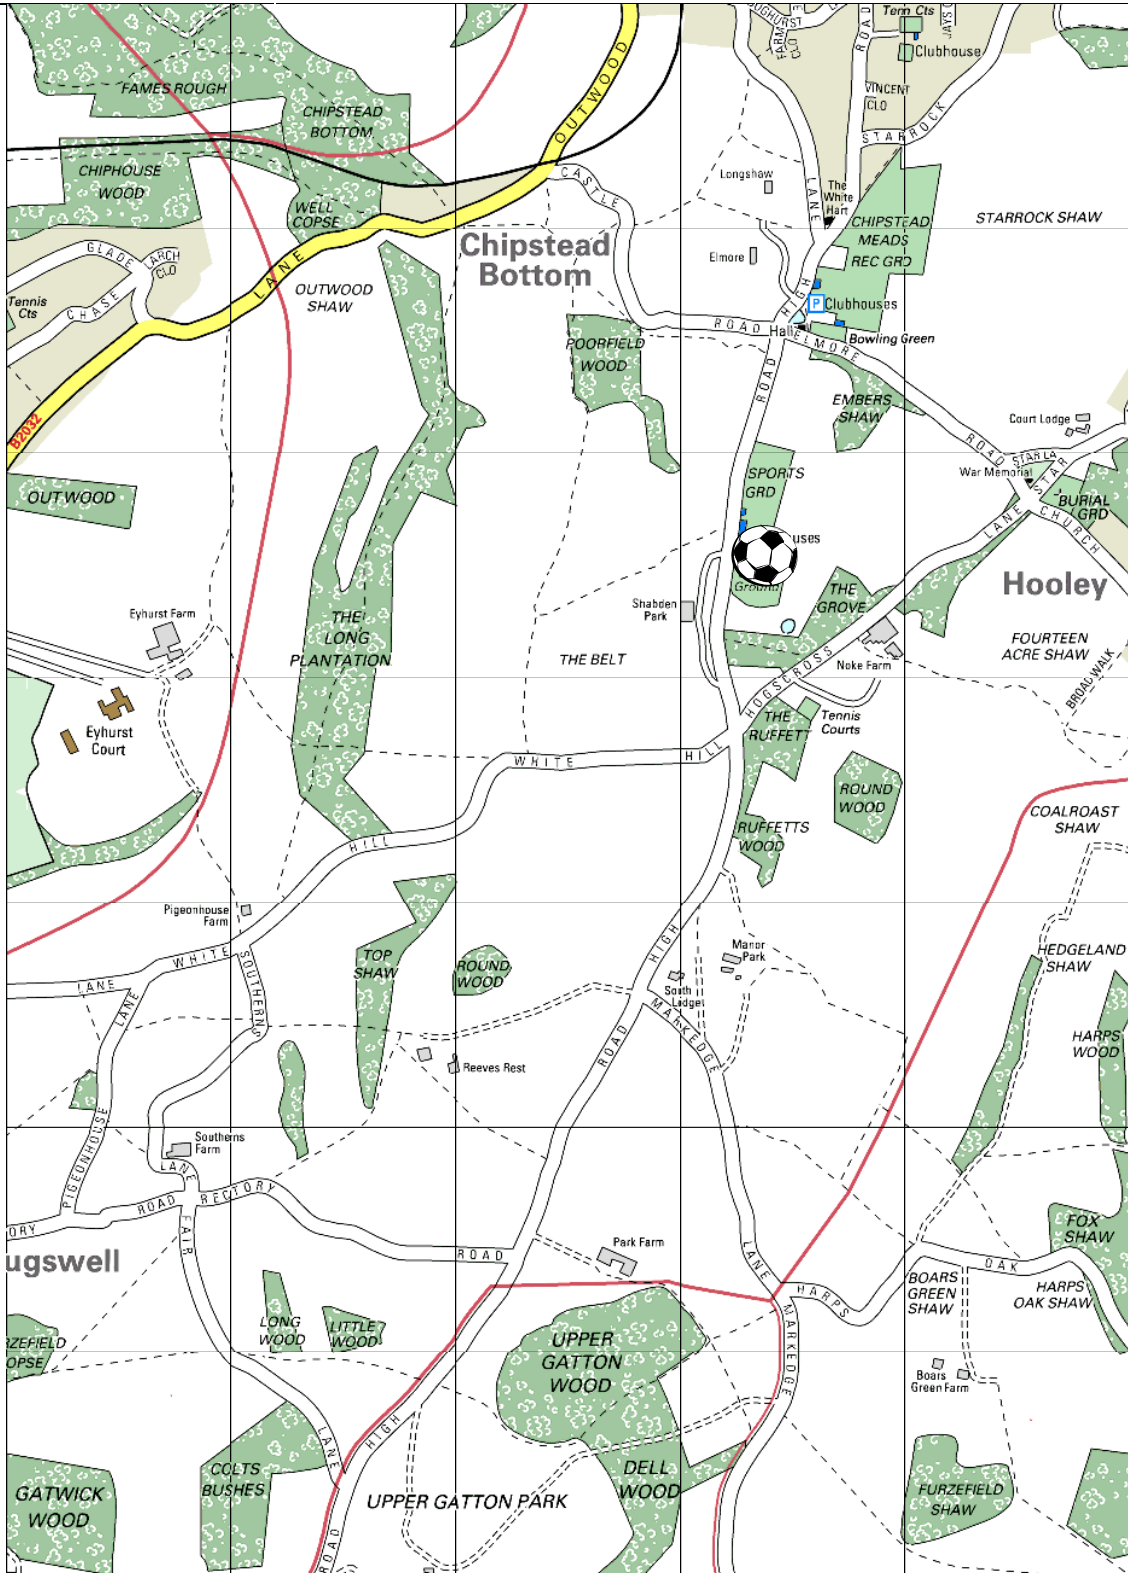

# Chipstead F.C

High Road  
Chipstead  
Surrey  
CR5 3SB

Tel: 01737 553250

- Turn right out of Banstead Athletic F.C. Car Park
- After 30 yards turn right on to Merland Rise
- After 500 yards turn right on to Great Tattenhams
- After 500 yards turn left at the traffic lights into Reigate Road
- After 400 yards at the Shell Petrol Station turn right on to A217 Brighton Road
- After 800 yards cross the roundabout (2<sup>nd</sup> exit) continuing on the A217 Brighton Road
- After 1500 yards turn left at the roundabout (1<sup>st</sup> exit) on to Chipstead Lane
- After 1.9 miles continue straight onto White Hill
- After 400 yards at the end of the road turn left on to High Road
- After 300 yards turn right into Chipstead F.C. car park.

**Driving Distance:** 5.7 miles

**Driving Time:** 17 minutes