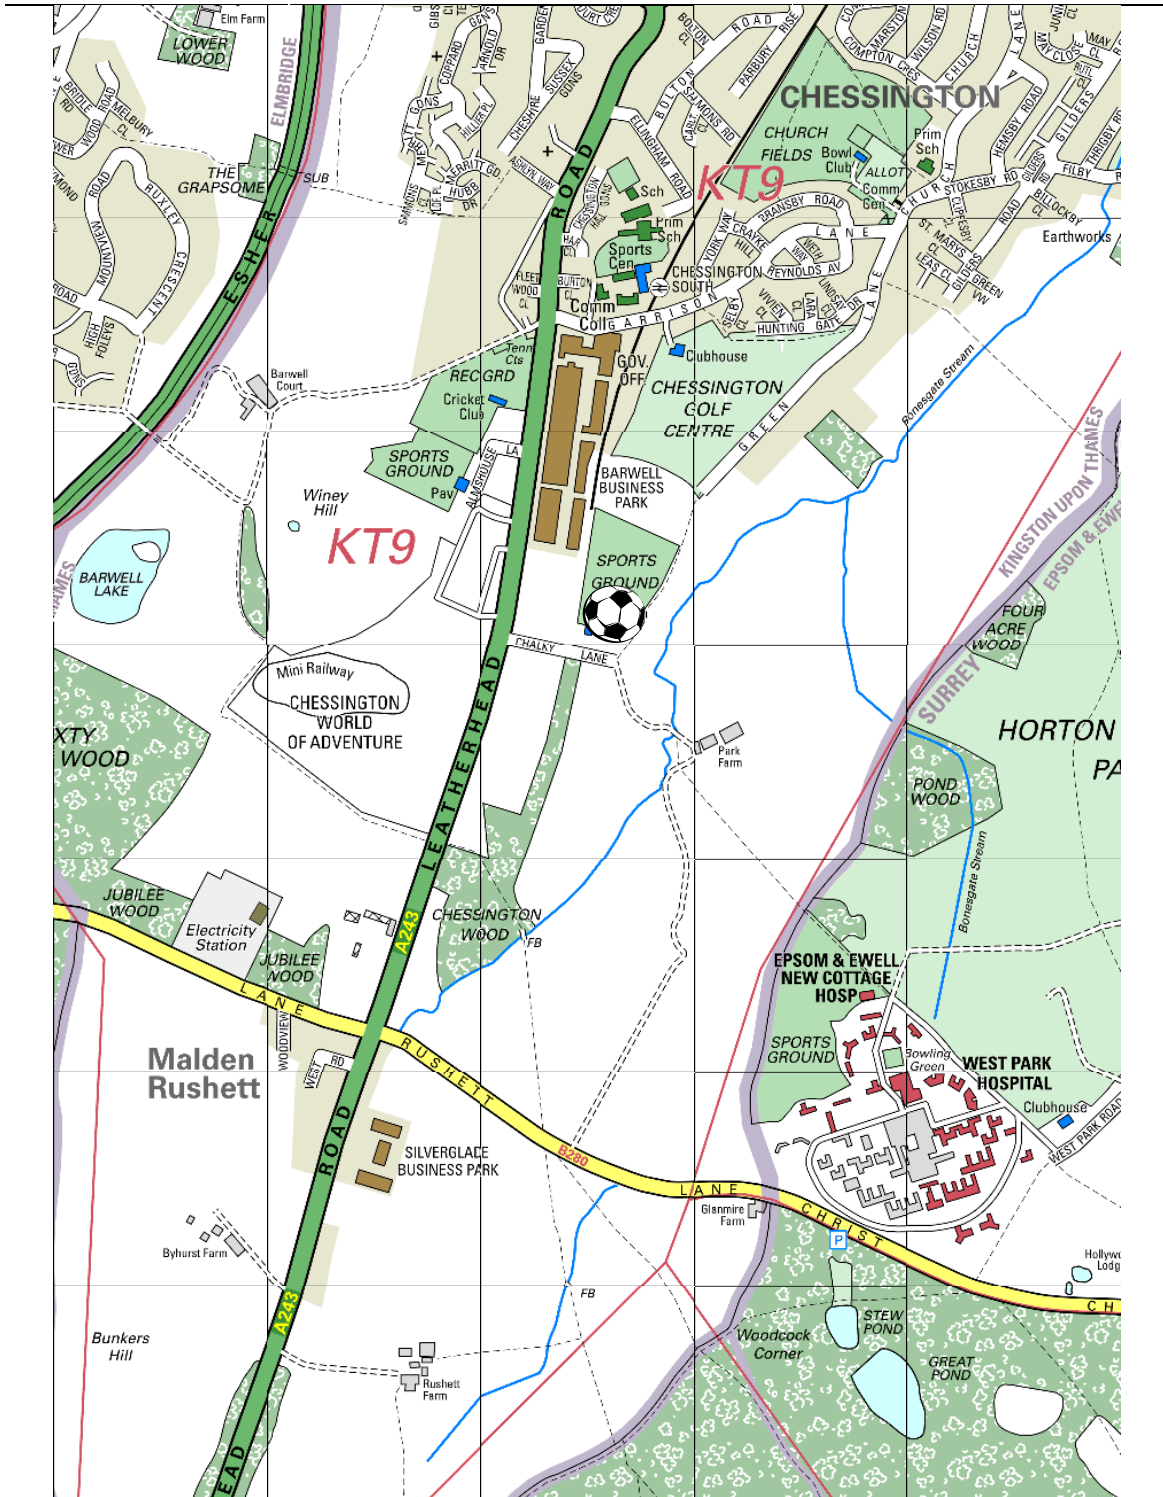

# Chessington & Hook United F.C.

Chalky Lane

Chessington

Surrey

KT9 2NF

Tel: 01372 729829

- Turn right out of Banstead Athletic F.C. Car Park
- After 30 yards turn right on to Merland Rise
- After 500 yards turn left on to B2221 Tattenham Crescent
- After 600 yards turn right onto B290 Tattenham Corner Road
- After 300 yards cross the roundabout (1<sup>st</sup> exit), stay on B290 Tattenham Corner Road
- After 650 yards cross the roundabout (2<sup>nd</sup> exit) onto B289 Downs Road
- After 1.1 miles turn left onto B284 Burgh Heath Road
- After 800 yards go straight on through the traffic lights
- After 100 yards turn left onto B284 Hook Road
- After 250 yards cross the roundabout (2<sup>nd</sup> exit), stay on B284 Hook Road
- After 1.3 miles keep left, cross the roundabout (2<sup>nd</sup> exit), stay on B284 Hook Road
- After 275 yards turn left at the roundabout (1<sup>st</sup> exit) on to B284 Chessington Road
- After 700 yards keep left at the traffic lights, stay on B284 Chessington Road
- After 1.1 miles turn left at the roundabout (1<sup>st</sup> exit) on to A243 Leatherhead Road
- After 1.2 miles turn left into Chalky Lane
- After 300 yards turn left into football club car park

**Driving Distance:** 8.5 miles

**Driving Time:** 25 minutes

**Nearest Railway Station:** Chessington South – 0.7 miles (1.1 km)