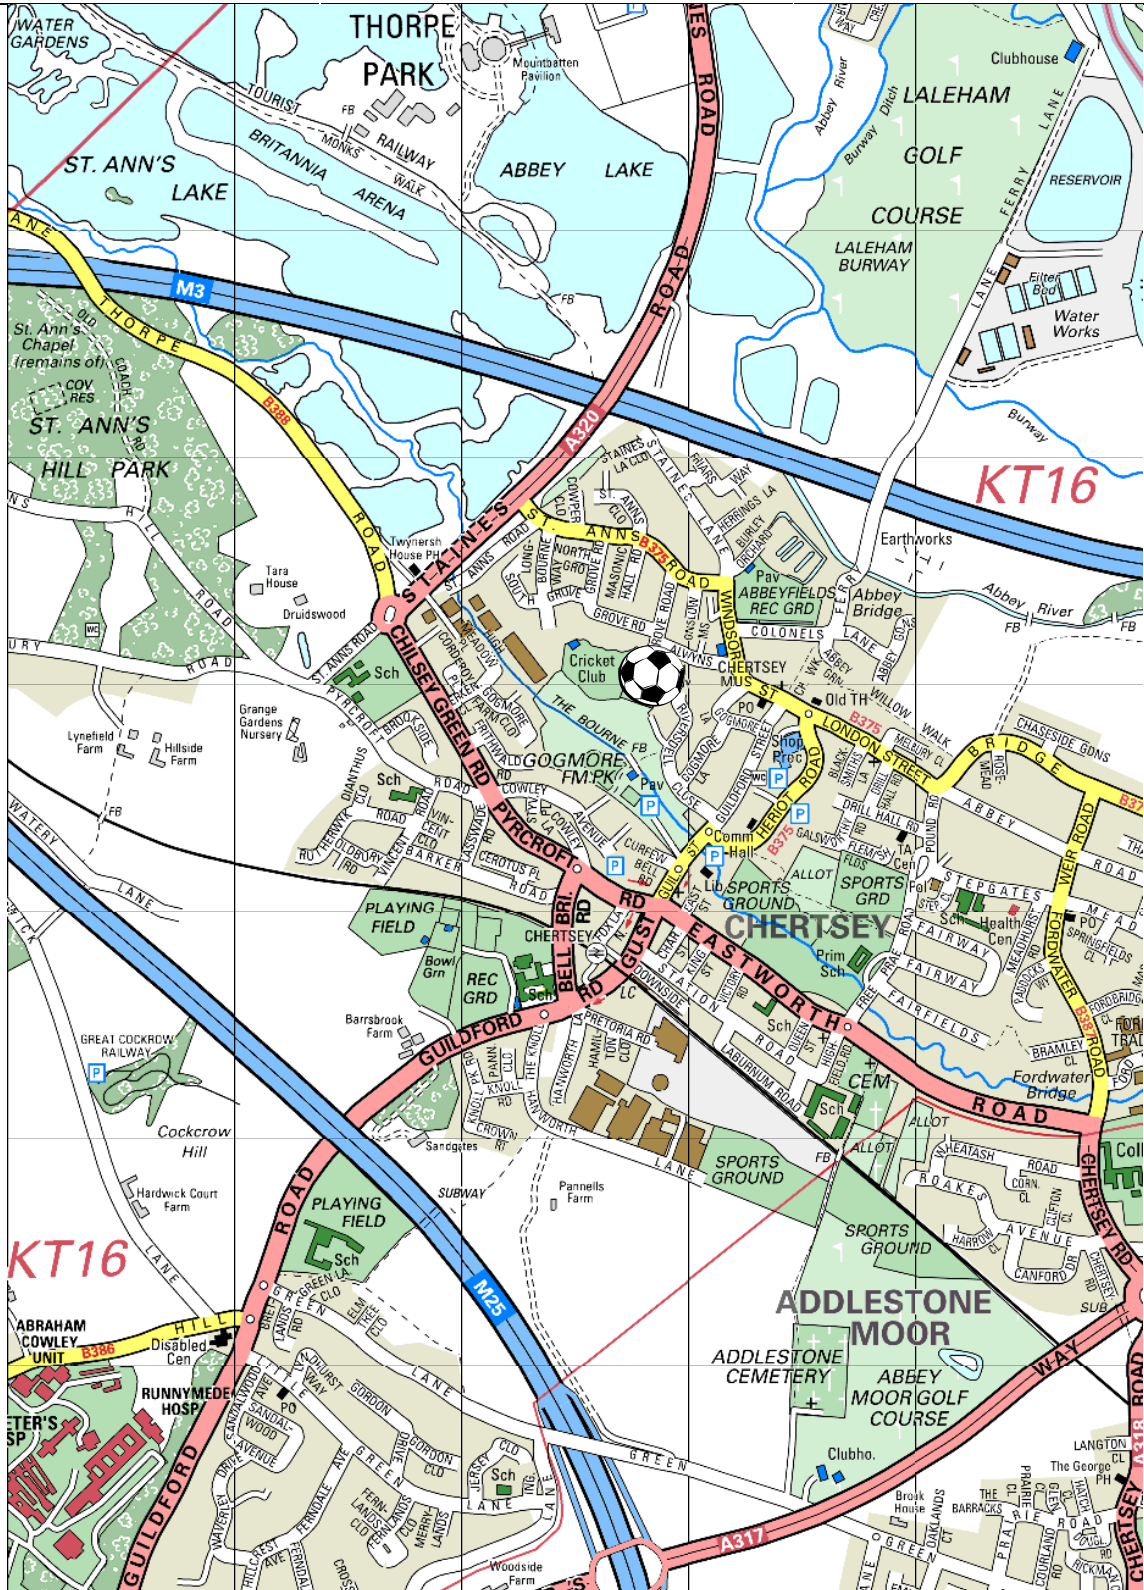

Chertsey Town F.C.

Always Lane

Chertsey

Surrey

KT16 9DW

Tel: 01932 561774

- Turn right out of Banstead Athletic F.C. Car Park
- After 30 yards turn right on to Merland Rise
- After 500 yards turn left on to B2221 Tattenham Crescent
- After 600 yards turn right onto B290 Tattenham Corner Road
- After 300 yards cross the roundabout (1st exit) staying on B290 Tattenham Corner Road
- After 650 yards go left at the roundabout (1st exit) on to B290 Ashley Road
- After 425 yards stay right and continue straight on through the traffic lights on the B290 Ashley Road
- After 500 yards cross the roundabout (1st exit) staying on B290 Ashley Road
- After 600 yards go left at the roundabout (1st exit)
- After 400 yards at the end of the road turn right
- After 250 yards turn left on to A24 Dorking Road
- After 4.2 miles turn right at the roundabout (3rd exit) on to A243 Leatherhead By-Pass Road
- After 725 yards turn right at the roundabout (3rd exit) on to M25 [Junction 9]
- After 10.9 miles take the exit [Junction 11]
- After 325 yards keep right onto A317 St Peter's Way
- After 130 yards go right at the roundabout (3rd exit) onto A317 St Peter's Way
- After 1300 yards go left at the roundabout (1st exit) onto A317 Chertsey Road
- After 400 yards bear left onto A317 Eastworth Road
- After 650 yards turn right onto Free Prae Road
- After 425 yards bear left onto Pound Road
- After 200 yards turn left onto B375 London Street
- After 550 yards turn left onto Alwyns Lane
- After 220 yards turn left into Football Club car park

Driving Distance: 19.9 miles

Driving Time: 38 minutes