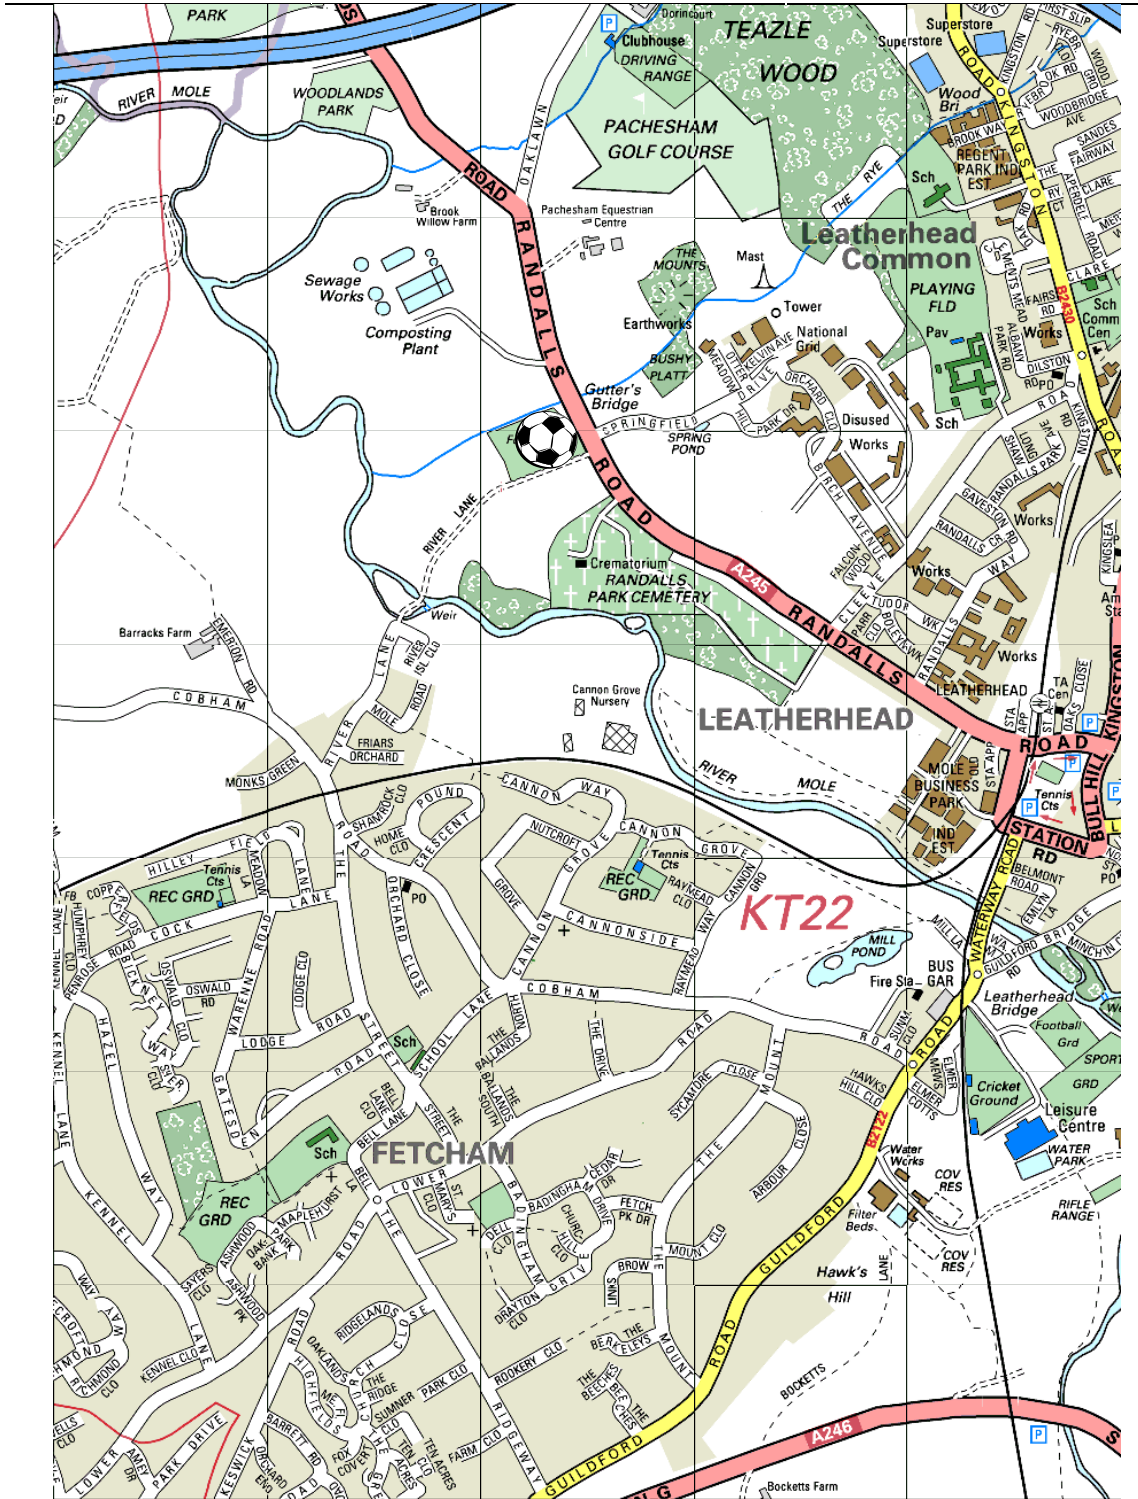

Bookham F.C

River Lane
Leatherhead
Surrey
KT22 0AU

- Turn right out of Banstead Athletic F.C. Car Park
- After 30 yards turn right on to Merland Rise
- After 500 yards turn left on to Great Tattenhams
- After 1000 yards turn right on to B290 Tattenham Corner Road
- After 300 yards go right at the roundabout (2nd exit) onto Old London Road
- After 700 yards go right at the roundabout (2nd exit) onto B284 Burgh Heath Road
- After 1.6 miles turn left onto A24 High Street
- After 600 yards turn right on to A24 South Street
- After 150 yards kept left, staying on B280 South Street
- After 50 yards turn left onto B280 West Street
- After 1500 yards keep right, stay on B280 Christ Church Road
- After 45 yards go left at the roundabout (3rd exit) stay on B280 Christ Church Road
- After 1.3 miles turn left on to A243 Leatherhead Road
- After 1.8 miles go around the roundabout (3rd exit) onto A244 Oxshott Road
- After 1000 yards go left at the roundabout (1st exit) onto Oaklawn Road
- After 1400 yards left onto A245 Randalls Road
- After 500 yards turn right into River Lane and turn immediately right into car park

Driving Distance: 7.6 miles

Driving Time: 22 minutes

Nearest Railway Station: Leatherhead – 0.7 miles (1.2 km)