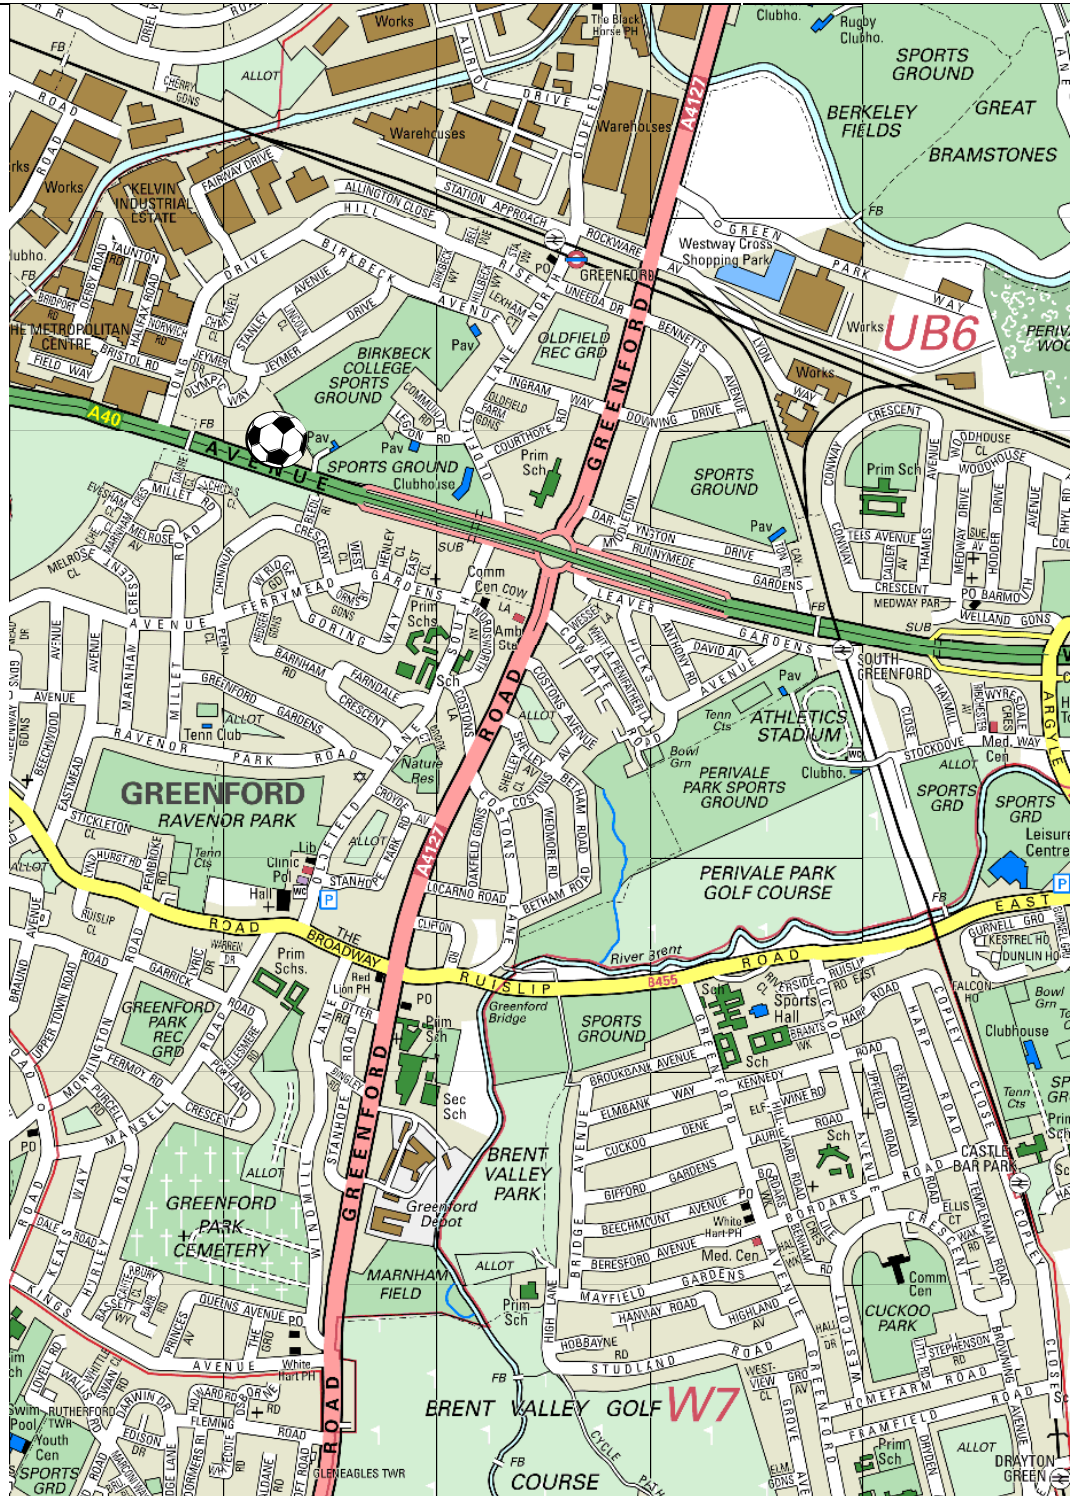

Founded 1965

Bedfont Green F.C

Avenue Park

A40 Western Avenue

Greenford

Middlesex UB6 8GA

Tel: 020 8578 2706

- Turn right out of Banstead Athletic F.C. Car Park
- After 30 yards turn right on to Merland Rise
- After 500 yards turn left on to B2221 Tattenham Crescent
- After 600 yards turn right onto B290 Tattenham Corner Road
- After 300 yards cross the roundabout (1st exit) staying on B290 Tattenham Corner Road
- After 650 yards go left at the roundabout (1st exit) on to B290 Ashley Road
- After 425 yards stay right and continue straight on through the traffic lights on the B290 Ashley Road
- After 500 yards cross the roundabout (1st exit) staying on B290 Ashley Road
- After 600 yards go left at the roundabout (1st exit)
- After 400 yards at the end of the road turn right
- After 250 yards turn left on to A24 Dorking Road
- After 4.2 miles turn right at the roundabout (3rd exit) on to A243 Leatherhead By-Pass Road
- After 725 yards turn right at the roundabout (3rd exit) on to M25 [Junction 9]
- After 25.7 miles take the exit [M25 Junction 16/M40 J1a]
- After 1.7 miles bear right onto M40 [Junction 1]
- After 1.0 miles continue on A40
- After 6.0 miles turn left into football club car park

Driving Distance: 42.6 miles

Driving Time: 54 minutes

Nearest Railway Station: Greenford – 0.5 miles (0.8 km)